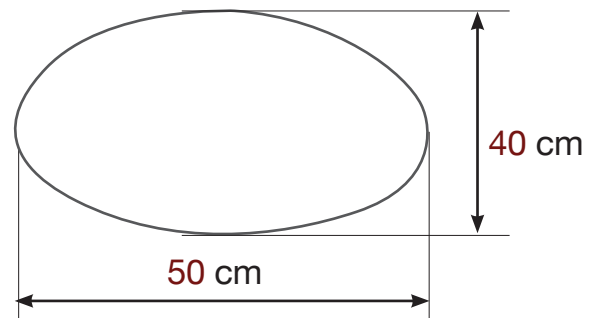

DISEGUAL ALTO

COLLECTION

Misure Sizes

Misure Sizes

cm 40 x 30 - h 15/20

cm 50 x 40 - h 18/23

cm 60 x 45 - h 20/25