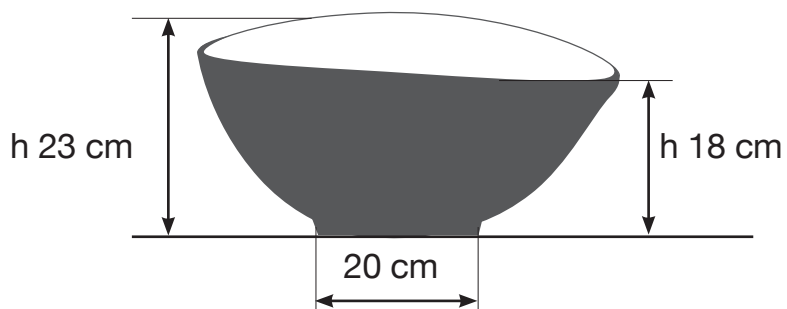

DISEGUAL ALTO

COLLECTION

Misure Sizes

Misure Sizes

cm 40 x 30 - h 15/20

cm 50 x 40 - h 18/23

cm 60 x 45 - h 20/25